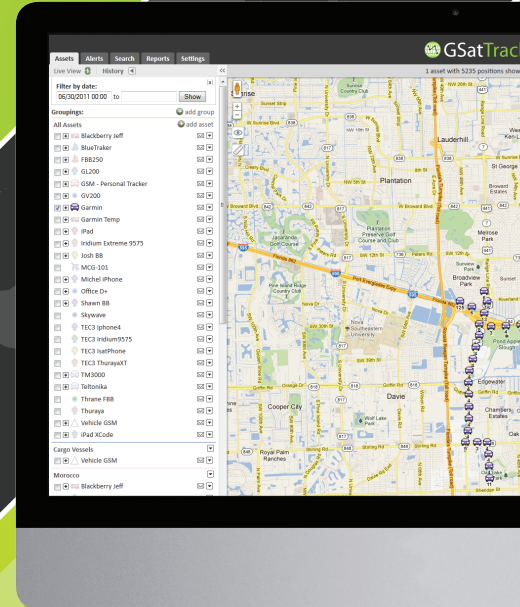

GSatTrack

Universal Tracking Solution

NEW! GSatTrack for Mobile Devices

GSatTrack is a web based, integrated Satellite, GSM & Cellular tracking solution. It is compatible with modern web browsers, works on a multilingual platform that brings together all the positions of numerous products under one location, and displays and manages them in a single unified interface. With GSatTrack, asset locations and movements - including position, speed, altitude and heading - are tracked in real-time worldwide via GPS updates.

One app allows users to access messaging capabilities, track their movement via the "Follow" button, and more all from devices so readily carried. GSatTrack is now as portable as your smart devices, and can be used wherever cellular data signal is available.

SPEED

Load tested to handle over 36,000 positions from over 400 tracking units in just 35 seconds

VERSATILITY

Capable of tracking any unit in the world on any network through a single interface

USABILITY

Multilingual support across multiple platforms without any software installation

CUSTOMIZABLE

Easily customized that includes White Label and Reseller Options

EASY TO USE

Utilizes a simple, browser safe interface that never needs to be upgraded or patched

NEW!

Mobile App Now Available