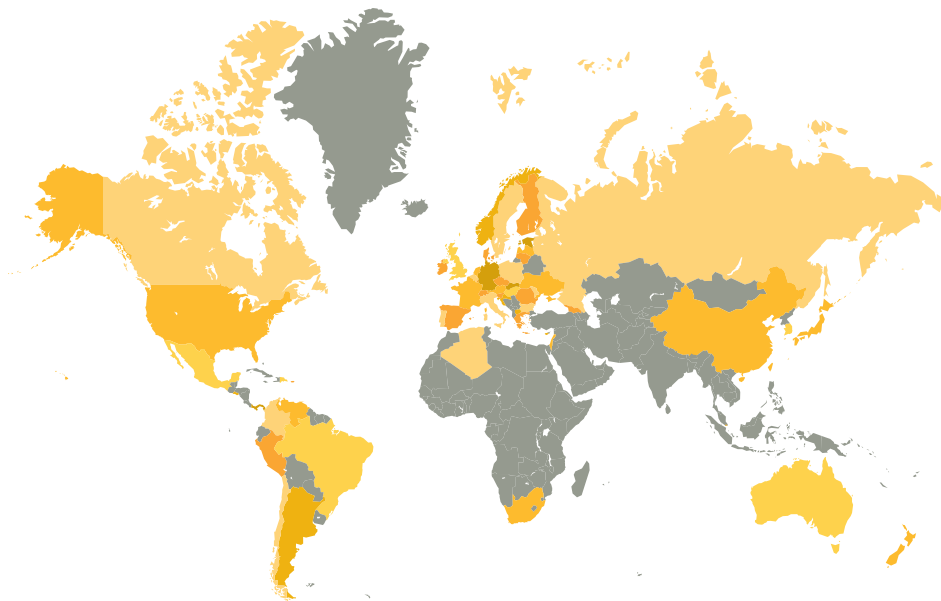

Adaptability & Flexibility

Supporting all major carriers, receive the flexibility required to meet the demands of today.

For more information, visit:
www.satcollect.com

SATCOLLECT

Overview

Extensive Coverage

SatCollect provides local phone numbers for satellite phones in over 50+ different countries!

Countries

- | | |
|----------------|----------------|
| Argentina | Latvia |
| Australia | Lithuania |
| Austria | Luxembourg |
| Bahrain | Malta |
| Belgium | Mexico |
| Brazil | Netherlands |
| Bulgaria | New Zealand |
| Canada | Norway |
| Chile | Panama |
| Colombia | Peru |
| Croatia | Poland |
| Cyprus | Portugal |
| Czech Republic | Puerto Rico |
| Denmark | Romania |
| El Salvador | Singapore |
| Estonia | Slovakia |
| Finland | Slovenia |
| France | South Africa |
| Georgia | Spain |
| Germany | Sweden |
| Greece | Switzerland |
| Hong Kong | United Kingdom |
| Hungary | United States |
| Ireland | Vietnam |
| Italy | + More |
| Japan | |